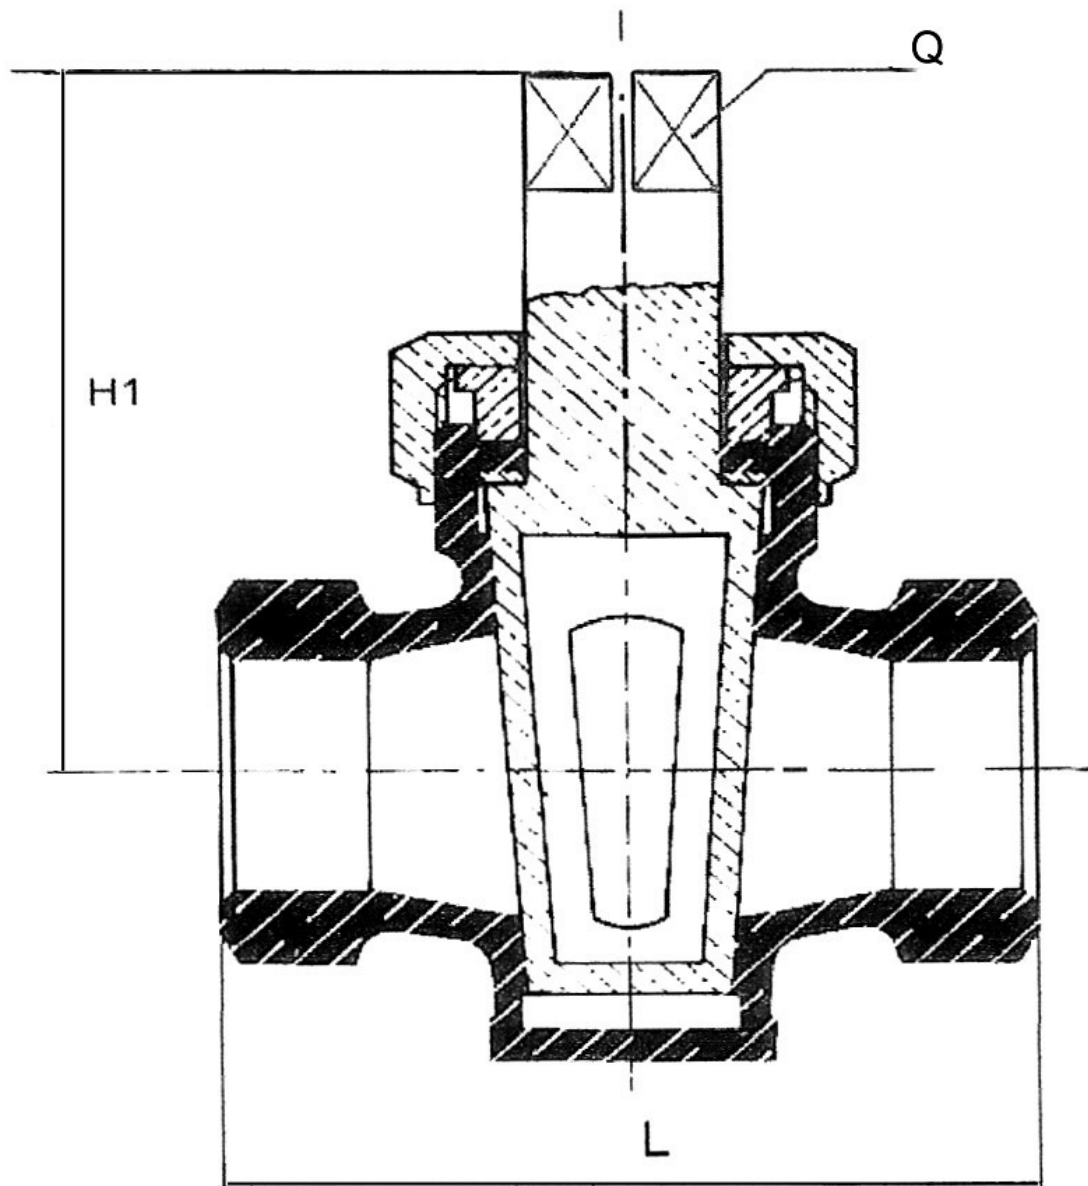

THREADED PLUG COCK WITH CAP 2-WAY

	Body	Plug/Cap
Materials	CuZn5Pb5Sn5 UNI EN 1982	CuZn40Pb2 UNI 5705

	3/8"	1/2"	3/4"	1"	1"1/4	1"1/2	2"	2"1/2	3"
H1	60	70	72	80	93	116	125	132	138
L	52	62	74	84	98	110	126	142	156
Q	10	12	14	16	18	20	24	26	34
W (Kg)	0.28	0.43	0.60	0.95	1.30	2.00	2.80	4.50	6.40