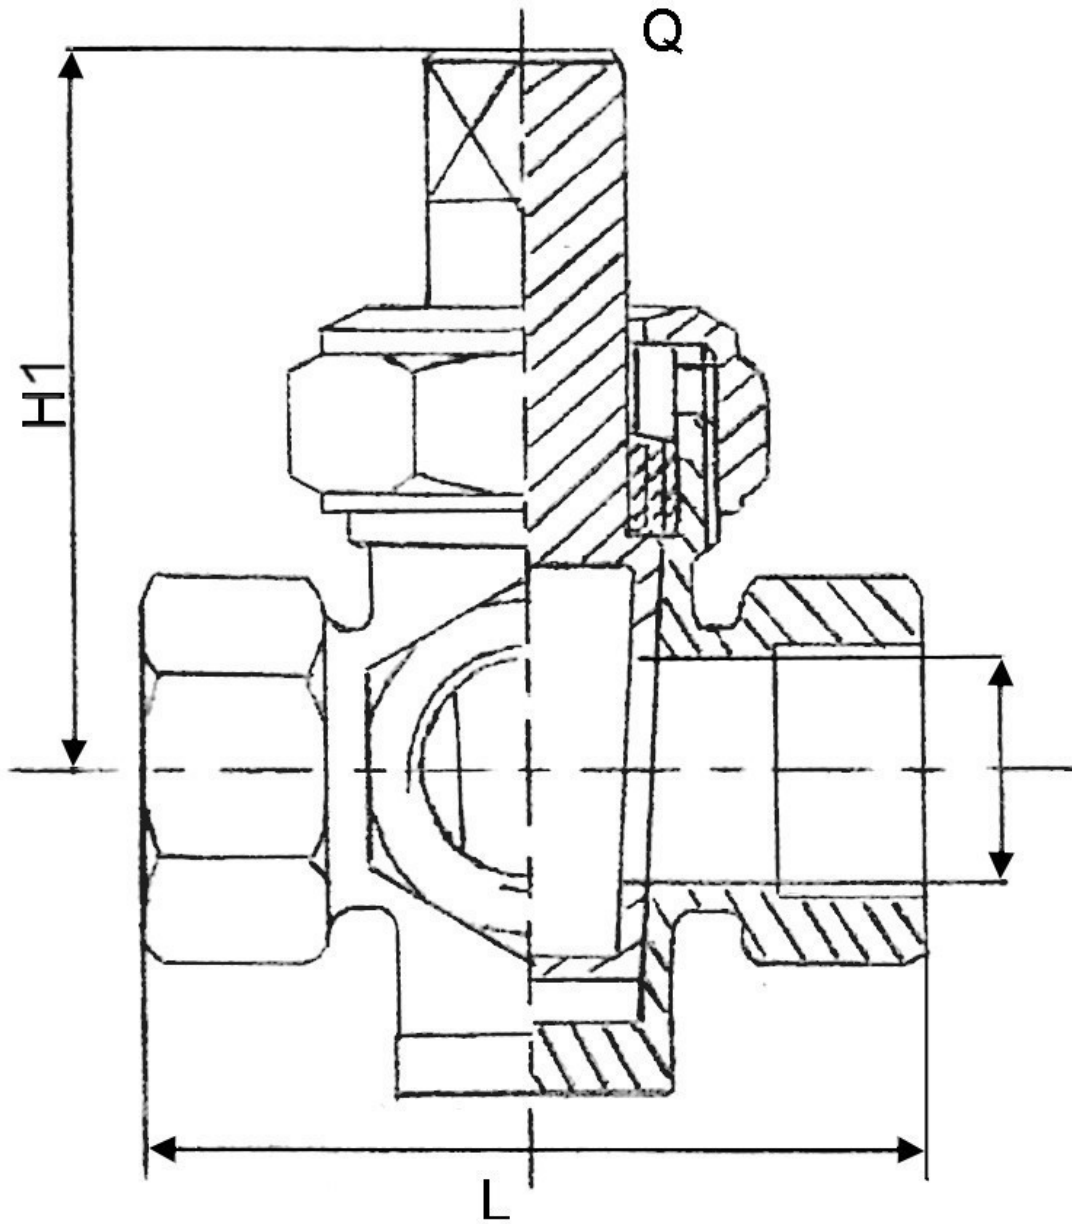

THREADED PLUG COCK WITH CAP 3-WAY

	Body	Plug/Cap
Materials	CuZn5Pb5Sn5 UNI EN 1982	CuZn40Pb2 UNI 5705

	3/8"	1/2"	3/4"	1"	1"1/4	1"1/2	2"	2"1/2	3"
H1	60	70	72	80	93	116	125	132	138
L	52	62	74	84	98	110	126	142	156
Q	10	12	14	16	18	20	24	26	34
W (Kg)	0.35	0.50	0.70	1.00	1.50	2.25	3.25	5.00	6.80